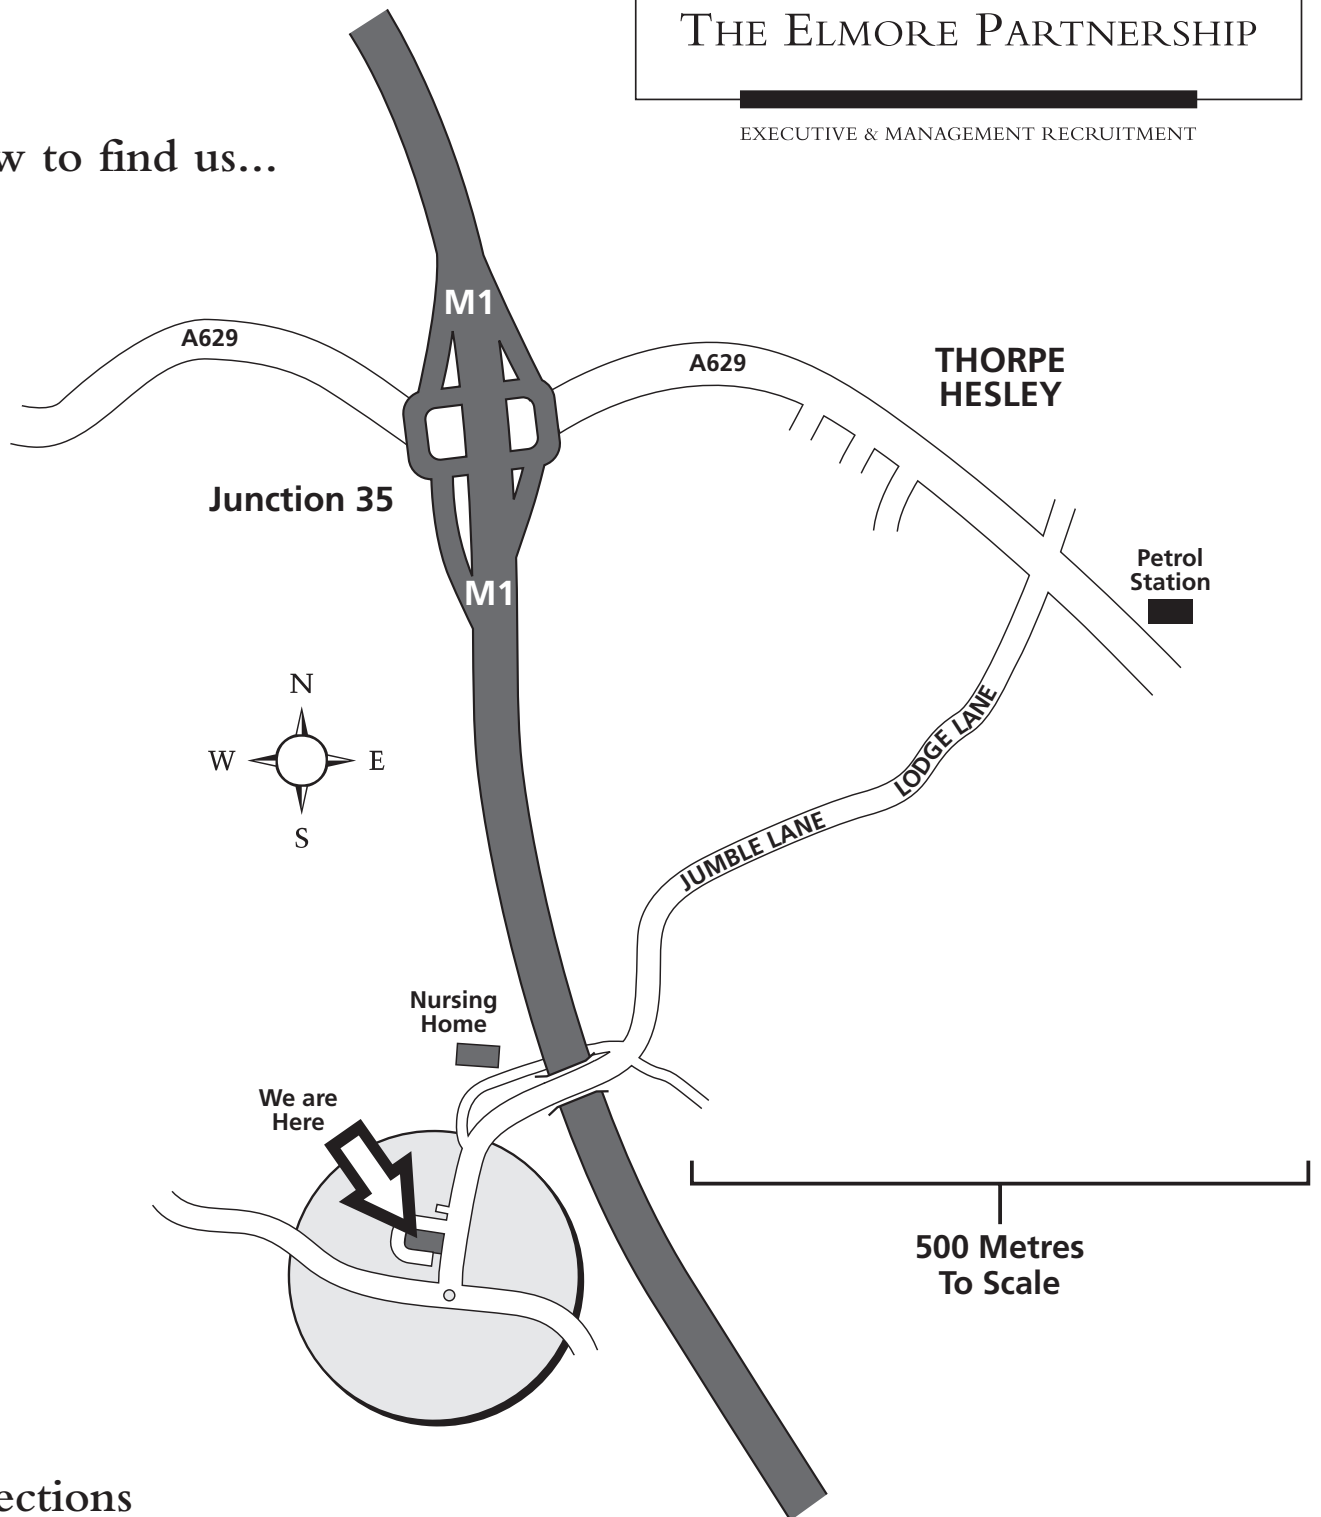

THE ELMORE PARTNERSHIP

EXECUTIVE & MANAGEMENT RECRUITMENT

How to find us...

Directions

- We are located about three minutes drive from Junction 35 of the M1
- From the motorway junction take the A629 signed for Rotherham and Thorpe Hesley
- Driving through Thorpe Hesley turn right at the first crossroads down Lodge Lane, which becomes Jumble Lane
- Follow this country lane (looking out for oncoming locals and cows!) back over the motorway
- Our entrance is located 200 metres further down a hill on the right
- If the gate is open follow the drive around to the front of the house. If it is closed there is an intercom on the gate post